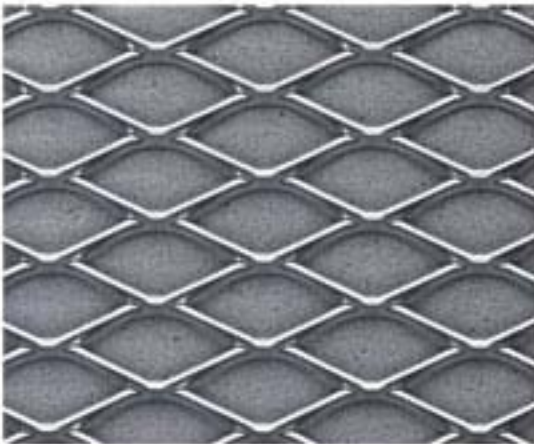

SQUARELINEUltra
Chrome Metal, Gray Insert

SQUARELINEUltra
Chrome Metal, Black Insert

SQUARELINEUltra Dimension

SQUARELINEmedium
Chrome Metal, Gray Insert

SQUARELINEmedium
Chrome Metal, Black Insert

SQUARELINEmedium Dimension

SQUARELINEstandard
Chrome Metal, Grey Insert

SQUARELINEstandard
Chrome Metal, Black Insert

SQUARELINEstandard Dimension

SQUARELINEstandard
White Metal, Grey Insert

SQUARELINEstandard
White Metal, Black Insert