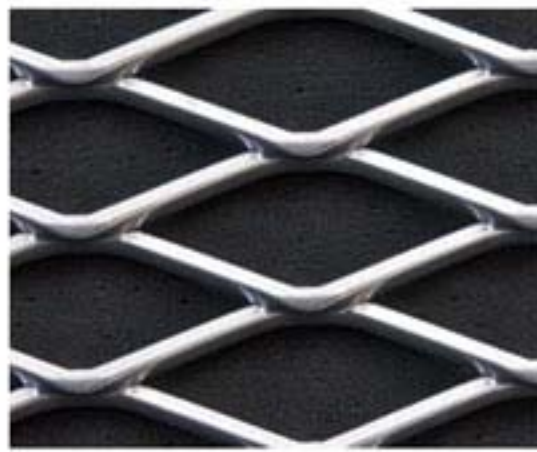

SQUARELINEUltra
Chrome Metal, Gray Insert

SQUARELINEUltra
Chrome Metal, Black Insert

SQUARELINEUltra Dimension

SQUARELINEmedium
Chrome Metal, Gray Insert

SQUARELINEmedium
Chrome Metal, Black Insert

SQUARELINEmedium Dimension

SQUARELINEstandard
Chrome Metal, Grey Insert

SQUARELINEstandard
Chrome Metal, Black Insert

SQUARELINEstandard Dimension

SQUARELINEstandard
White Metal, Grey Insert

SQUARELINEstandard
White Metal, Black Insert